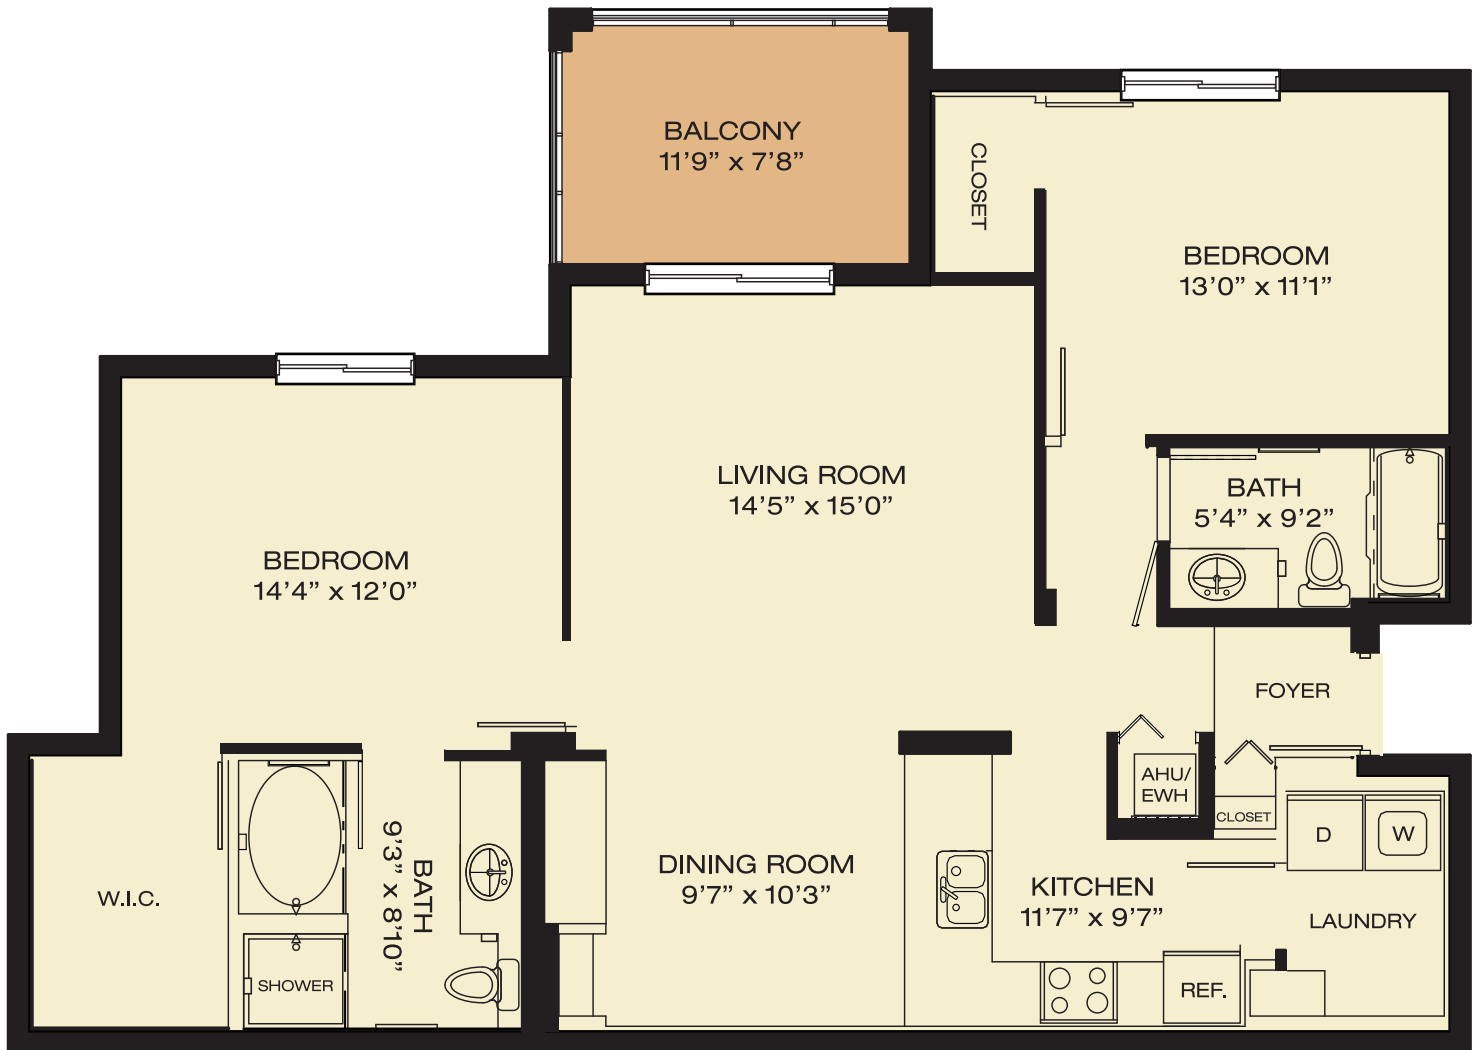

# The Grand Sycamore

2 Bedroom / 2 Bath

A/C: 1,220 Sq. Ft.  
Balcony: 99 Sq. Ft.  
Total: 1,319 Sq. Ft.

*The Villas*  
AT EMERALD DUNES

6495 Emerald Dunes Drive, West Palm Beach, FL 33411  
[www.thevillasatemerалldunes.com](http://www.thevillasatemerалldunes.com) • Open 10:00 a.m. to 6:00 p.m. daily